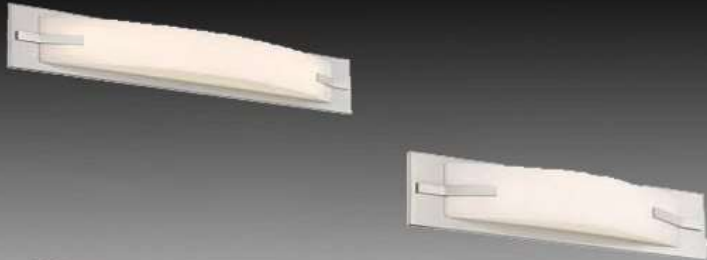

BOW COLLECTION

Available in 19" or 29"

Product Details

Design Information

- Bathroom Vanity Light
- Finish- Polished Nickel
- Shade- Acrylic White Diffuser

Rating

- Line voltage -120V
- Damp Location

Fixture can be mounted horizontal or vertical.