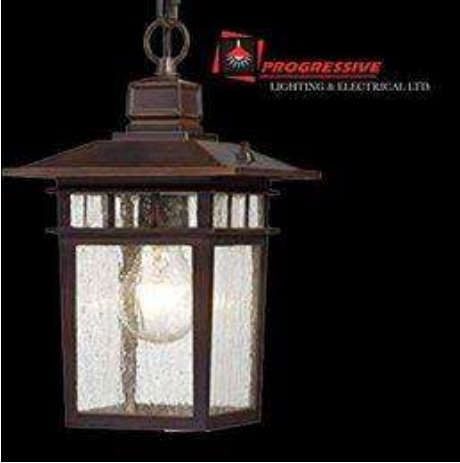

PROGRESSIVE

LIGHTING & ELECTRICAL LTD.

50% OFF

Product Details: N-60-974

A traditional outdoor post lamp available in an old penny bronze finish. Wet Location Listed

Product Details: N-60-997

A traditional outdoor wall lantern available in an old penny bronze finish with clear water glass. . Wet Location Listed

Product Details: PLC-1832-WH

Synchro collection is an ultra-modern style with perfect white finish and opal acrylic lens that utilizes 1 x 13W X E27

Product Details: N-60-4955

1-Light Outdoor Hanging Lantern in an Oil Rubbed Bronze Finish with clear Seeded Glass.

Product Details: N-60-975

3-Light wall lantern in an Old Penny Bronze Finish with Clear Glass.

Product Details: MF-P1249ANL

Adams collection by Feiss lighting, features a classic glass orbs with vintage cast rosette details.