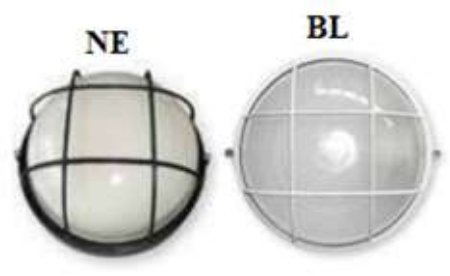

**TWO OPTIONS AVAILABLE**

**OUTSIDE WALL LAMP**  
**Product No: IL WL009NE**  
 Die Casting Aluminium  
 Rust Resistant  
 Bulb: 1 x 100W x E27  
 110-240V, 50-60 Hz  
 Size: D-240mm H-115mm

**OUTSIDE WALL LAMP**  
**Product No: IL WL009BL**  
 Die Casting Aluminium  
 Rust Resistant  
 Bulb: 1 x 100W x E27  
 110-240V, 50-60 Hz  
 Size: D-240mm H-115mm

**TWO OPTIONS AVAILABLE**

**PLASTIC BULKHEAD**  
**Product No: IL 6469BK**  
 Grid, Glass Diffuser  
 Black  
 Bulb: 1 x 60W x E27  
 110-130V, 50-60 Hz, IP44  
 Size: W-100mm L-192mm H-110mm

**PLASTIC BULKHEAD**  
**Product No: IL 6469WH**  
 Grid, Glass Diffuser  
 White  
 Bulb: 1 x 60W x E27  
 110-130V, 50-60 Hz, IP44  
 Size: W-100mm L-192mm H-110mm

**PLASTIC BULKHEAD**

**Product No: IL 6470BK**

Glass Diffuser

Black

Bulb: 1 x 60W x E27

110-130V, 50-60 Hz, IP44

Size: W-100mm L-192mm H-110mm

**OUTDOOR WALL LIGHT**

Die Cast Aluminium

Glass Diffuser

Semi-Gloss White

Bulb: 1 x 60W x E27 (120 V)

Size: W-6.50" L-10" H-10"

**NOTE: You can order your lighting fixtures to match your specific requirements and Environmental Conditions**