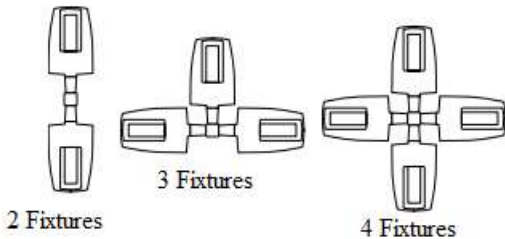

LED LAMP WITH ARM AND PHOTOCELL INSIDE

LED DUST-DAWN LIGHT

Product No: IL 8757LED-40W

40W LEDS, IP65

120-277V, 50-60 Hz

Beam Angle 120°

5000K, 4800 Lumens

Size: L-236mm W-176mm H-100mm

EATON-PREVAILE LED POLE AND FIXTURE COMBO

Low profile, die-cast aluminium housing

Versatile mount arm- Multiple drill patterns, round and square poles

120-277V, 50-60Hz

Single, twin, triple or quad fixture combinations available

Type III and Type IV Distribution Available

Various Pole Heights Available

Replaces up to 400W equivalent metal halide

Example: PFPRV-1-C25-T4-20-0

Single Head fixture with a 20ft pole with Type IV distribution- 2 LED (13,100 Lumens)