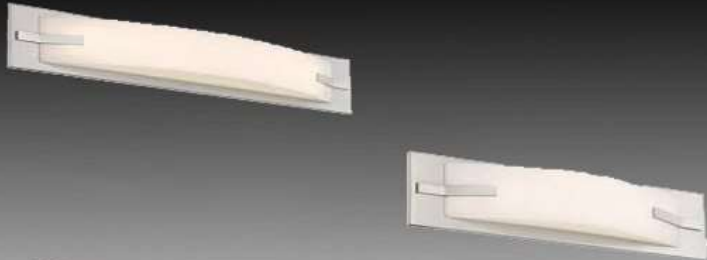

N-62-935

Dimension: W- 36", H- 4.5"

Bulb Information

- LED
- 36W
- Dimmable
- Nominal Lumen- 3120
- Color Temperature-3000K

BOW COLLECTION

Available in 19" or 29"

Product Details

Design Information