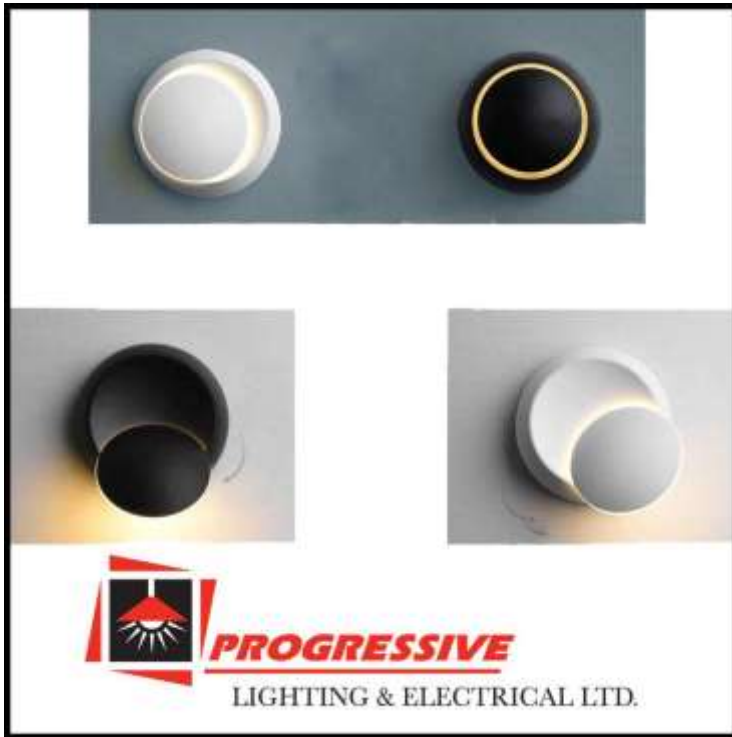

PINION COLLECTION

Looking to highlight your stonework on the wall. Then the Pinion Collection is the right selection. It is a great outdoor LED light by Nuvo.

Product Features

- Wall Sconce
- Black / White Finish
- Wattage – 5W
- Bulb Type- LED
- Color Temperature- 3000K (Warm White)
- Nominal Lumens- 200
- Dimmable
- Damp Location Rated
- Line Voltage 120V
- Dimensions: H-5.50”, W-5.50”